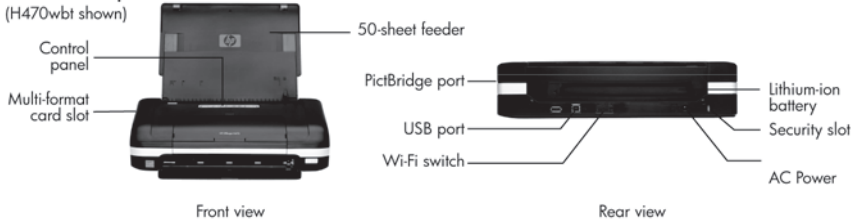

HP Officejet H470 series

(H470wbt shown)

Supplies and accessories

For complete supplies information please visit www.hp.com/supplies.

Ink

- HP 94 Black Inkjet Print Cartridge C8765WN
- HP 98 Black Inkjet Print Cartridge C9364WN
- HP 95 Tri-color Inkjet Print Cartridge C8766WN
- HP 97 Large Tri-color Inkjet Print Cartridge C9363WN
- HP 100 Gray Photo Inkjet Print Cartridge C9368AN
- HP 99 Photo Inkjet Print Cartridge C9369WN

Media

- HP All-in-One Printing Paper: 8.5 x 11 in; 22 lb; 500 sheets HPT115

- HP Inkjet Glossy Brochure Paper: 8.5 x 11 in; 48 lb; 50 sheets C6817A
- HP Inkjet Glossy Brochure Paper: 8.5 x 11 in; 48 lb; 150 sheets Q1987A
- HP Inkjet Matte Presentation Paper: 8.5 x 11 in; 32 lb; 150 sheets Q5449A
- HP Advanced Photo Paper, glossy: 4 x 6 in, borderless; 66 lb; 100 sheets Q6638A
- HP Advanced Photo Paper, glossy: 8.5 x 11 in; 66 lb; 50 sheets Q7853A

Connectivity

- HP bt500 Bluetooth USB 2.0 Wireless Adapter Q6273A

- HP 802.11b/g Wireless Printer Adapter Q6274A

Other

- HP T2 V Auto Power Adapter C8257A
- HP Lithium-ion Battery C8263A
- HP Ultra-slim AC Power Adapter C9279A
- HP Travel Holder for Black/Photo Print Cartridge CB006A
- HP Battery Charger CB011A
- HP Battery and Charger Kit CB012A
- HP Mobile Printer Sleeve Q6281A
- HP Mobile Printer and Notebook Case Q6282A

Additional information

Sales

- www.hp.com
- Data Sheet 4AA1-5975ENUC

Technical Support

- www.hp.com/support

Services

- <http://www.hp.com/go/services>

Third-party solutions

- www.hppsc.com

Reseller

- <http://hp.com/partners/us>

Supplies and accessories

- www.hp.com